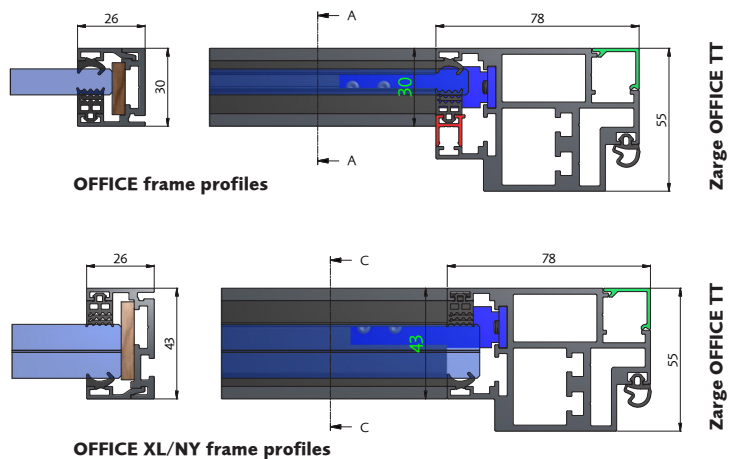

All existing Office fixed glazing systems* can be combined with the new frame system OFFICE TT.

*OFFICE / OFFICE XL / OFFICE NY

OFFICE TT – based on our OFFICE system series

UNBEATABLE FACTS

- ♦ Easy hinge mounting, frame is supplied milled
- ♦ No sealing – dry glazing
- ♦ Door 5/16" – 3/8" (8-10 mm) toughened safety glass
- Fixed parts 5/16" – 1 1/8" (8-28 mm) toughened safety glass
- laminated safety glass / ISO
- ♦ Finish matt black anodized or powder coating RAL
- ♦ Halogen- and PVC-free gaskets
- ♦ Installation training on site available