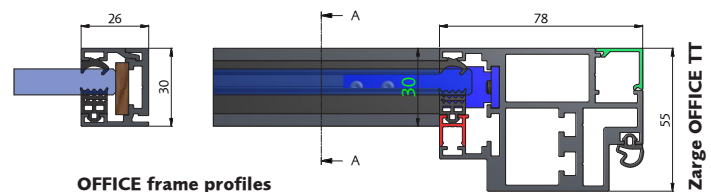

All existing Office fixed glazing systems* can be combined with the new frame system OFFICE TT.

*OFFICE | OFFICE XL | OFFICE NY

OFFICE TT – based on our Office system series

UNBEATABLE FACTS

- ♦ Sound insulation
- ♦ Easy hinge mounting (no drilling)
- ♦ No sealing - dry glazing
- ♦ Door 8-10 mm
Fixed parts 8-28 mm
- ♦ Finish matt black anodized
or powder coating RAL
- ♦ Planet drop-down seal available
- ♦ Halogen- and PVC-free gaskets
- ♦ Installation training on site