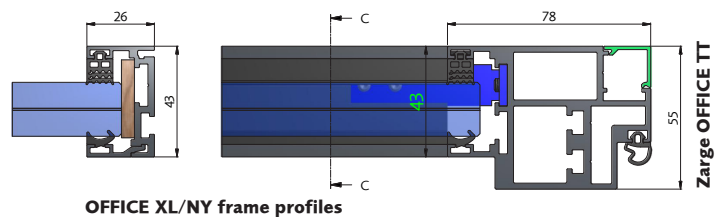

All existing Office fixed glazing systems* can be combined with the new frame system OFFICE TT.

*OFFICE | OFFICE XL | OFFICE NY

OFFICE TT – based on our Office system series

UNBEATABLE FACTS

- ♦ Sound insulation
- ♦ Easy hinge mounting (no drilling)
- ♦ No sealing - dry glazing
- ♦ Door 8-10 mm
Fixed parts 8-28 mm
- ♦ Finish matt black anodized
or powder coating RAL
- ♦ Planet drop-down seal available
- ♦ Halogen- and PVC-free gaskets
- ♦ Installation training on site